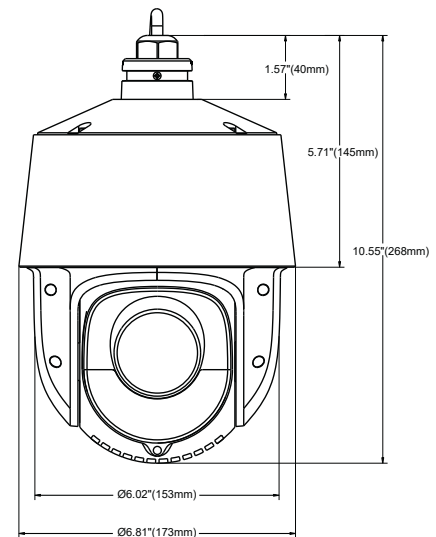

2MP NETWORK IR SPEED DOME CAMERA

2MP 20x IR NETWORK SPEED DOME, 12V&PoE

Featuring powerful optical zoom and accurate pan/tilt/zoom performance, the camera provides a wide monitoring range and great detail. The camera delivers 2MP full high definition resolution at 25/30fps. The camera is equipped with smooth control, high quality image, and good protection, meeting compact size demands of video surveillance applications.

FUNCTIONS

- High Efficiency Video Coding (H.265)
- Smart IR (2.0)
- 1/2.8" 2MP Progressive Scan CMOS
- Up to 1920 x 1080@30fps Resolution
- Min. illumination: Color: 0.005 Lux@(F1.6, AGC ON) / B/W: 0.001 Lux@(F1.6, AGC ON) / 0 Lux with IR
- 20x Optical Zoom, 16x Digital Zoom
- WDR, HLC, BLC, 3D DNR, Defog
- Up to 150m smart IR distance
- PoE (802.3 at class 4)
- Support H.265+/H.265 Video Compression
- Smart TM 1.0 (Thermal Management)
- Superior Image Quality
- Working Environment and Interoperability

DIMENSIONS

Unit : inch (mm)

OPTIONAL ACCESSORIES

AVM-PT-WMT-N20
WALL MOUNT

AVM-PT-CMT-N20
CEILING MOUNT

AVM-PT-RMT-N20
IN-CEILING MOUNT

AVM-P-PMT
POLE MOUNT

AVM-P-CMT
CORNER MOUNT