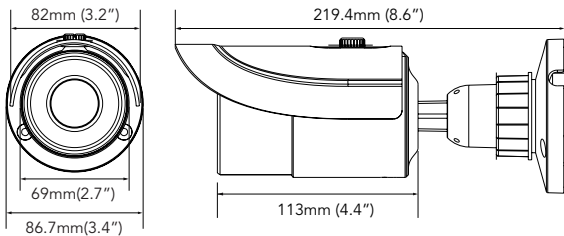

## FUNCTIONS

- H.265 Video Compression Technology
- 8.4MP (3840 × 2160) H.265 Full Real Time Encoding
- Max. resolution: 3840 × 2160
- True Day & Night ICR
- Up to 100ft. Night Time Viewing Distance
- 3D DNR, True WDR
- Video Analytics: Object Removal, Line Crossing Detection and Intrusion Detection
- Supports Defogging, HLC, BLC, Digital Image Stabilization and Image Correction for Various Situations
- ROI Encoding
- Supports local CVBS / Analog Video Output (BNC) and One-way Audio
- Supports PoE (4.5W / 7.5W with IR On)
- Supports Smartphone, iPad and Remote Monitoring
- Supports P2P Remote Connection
- IP66 Ingress Protection
- Supports Triple Streaming

## DIMENSIONS

Unit : mm (inch)