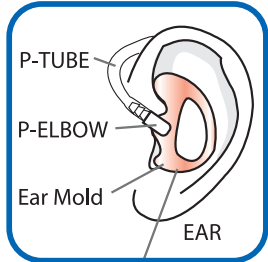

INCLUDES

(1) Open Ear Insert
(See parts page 66)

High Noise Environment?
Add OPTIONAL P-NAP Kit
Page 65 - $5.40 MSRP