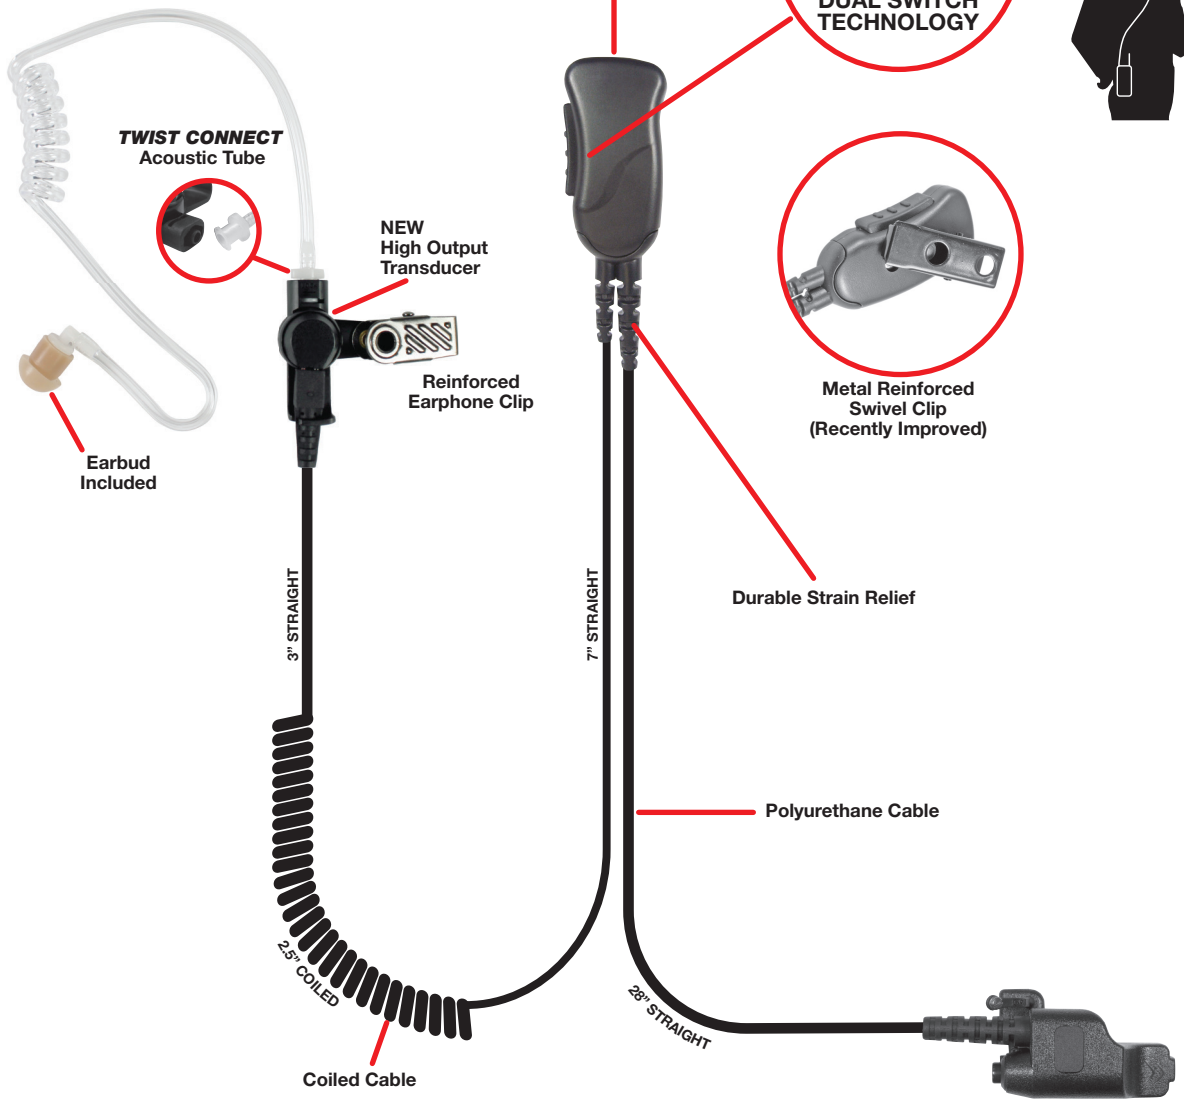

MEDIUM DUTY LAPEL MICROPHONE

Mirage™ SPM-1300 Series

FEATURES

- Rugged lapel mic with surveillance style acoustic tube earphone
- TWIST CONNECT acoustic tube assembly for hygiene and multiple users
- Reinforced earphone clip provides cable retention and eliminates strain on earphone
- High-quality electret condenser mic element produces excellent transmit audio
- Rugged, polycarbonate housing is newly designed to reduce background noise
- Polyurethane jacketed coiled mic cable
- Features Dual Switch Technology (DST) for maximum durability

INCLUDES

(1) Open Ear Insert
(See parts page 66)

High Noise Environment?
Add OPTIONAL P-NAP Kit
Page 65 - \$5.40 MSRP

(NRR 29)

STARCOMM WIRELESS, INC.
275 Puuhale Road
Honolulu HI 96819
Phone (808) 845-7827
Fax (808) 838-0081
www.starcommwireless.com