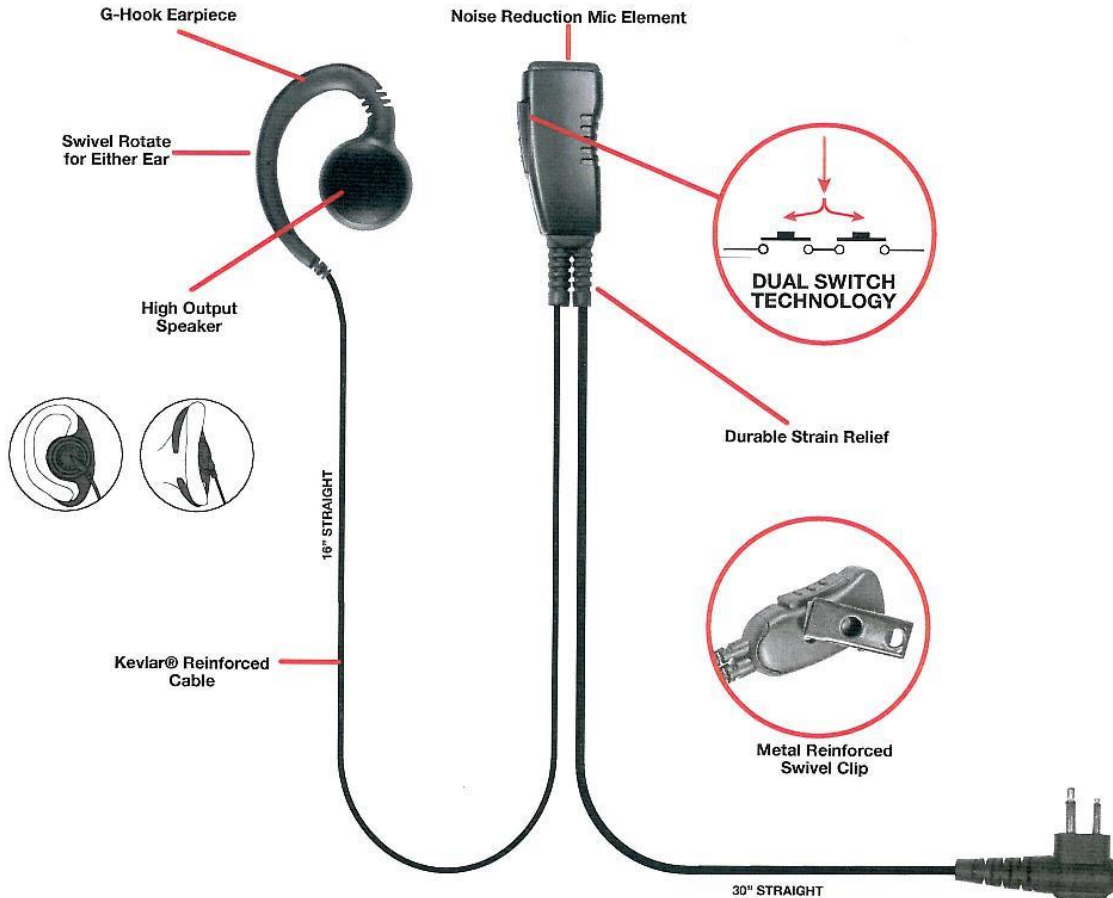

# PRO-GRADE LAPEL MICROPHONE WITH SWIVEL G-HOOK

## LMC-1GH SERIES

### FEATURES

- Comfortable G-Hook style earpiece can be used on either left or right ear
- Large speaker delivers clear, crisp audio
- Speaker can be easily cleaned for comfort or hygiene
- Clip-on microphone unit includes PTT and stainless steel clip that rotates 360° for easy use
- Straight cables are very flexible and easy to use
- Molded strain reliefs help protect cables from excessive bending and pulling

### CURRENTLY AVAILABLE CONNECTORS

LMC-1GH01	Kenwood 2-pin and some HYT and ReIm models
LMC-1GH21	Kenwood 1-pin PKT-23 ProTalk® LT
LMC-1GH03	Motorola 2-pin (side) and some HYT and ReIm models
LMC-1GH22S	Vertex 1-pin (side) connector with 2 locking screws
LMC-1GH63	Motorola 1-pin radios such as SPIRIT & TALKABOUT
LMC-1GH83	MotoTRBO 6xxx, 7xxx, & APX Series
LMC-1GH30	ICOM 2-pin - new style with rounded corners
LMC-1GH-M7	Motorola CLP Series
LMC-1GH-M8	MotoTRBO SL7550 / SL300
LMC-1GH-M11	MotoTRBO XPR 3300/3500
LMC-1GH-H3	HYT/Hytera 2-pin with locking screw
LMC-1GH-H7	HYT/Hytera TC-320 (locking screw)
LMC-1GH-H8	HYT/Hytera X1e, X1p
LMC-1GH-H9	HYT/Hytera PD3 Series