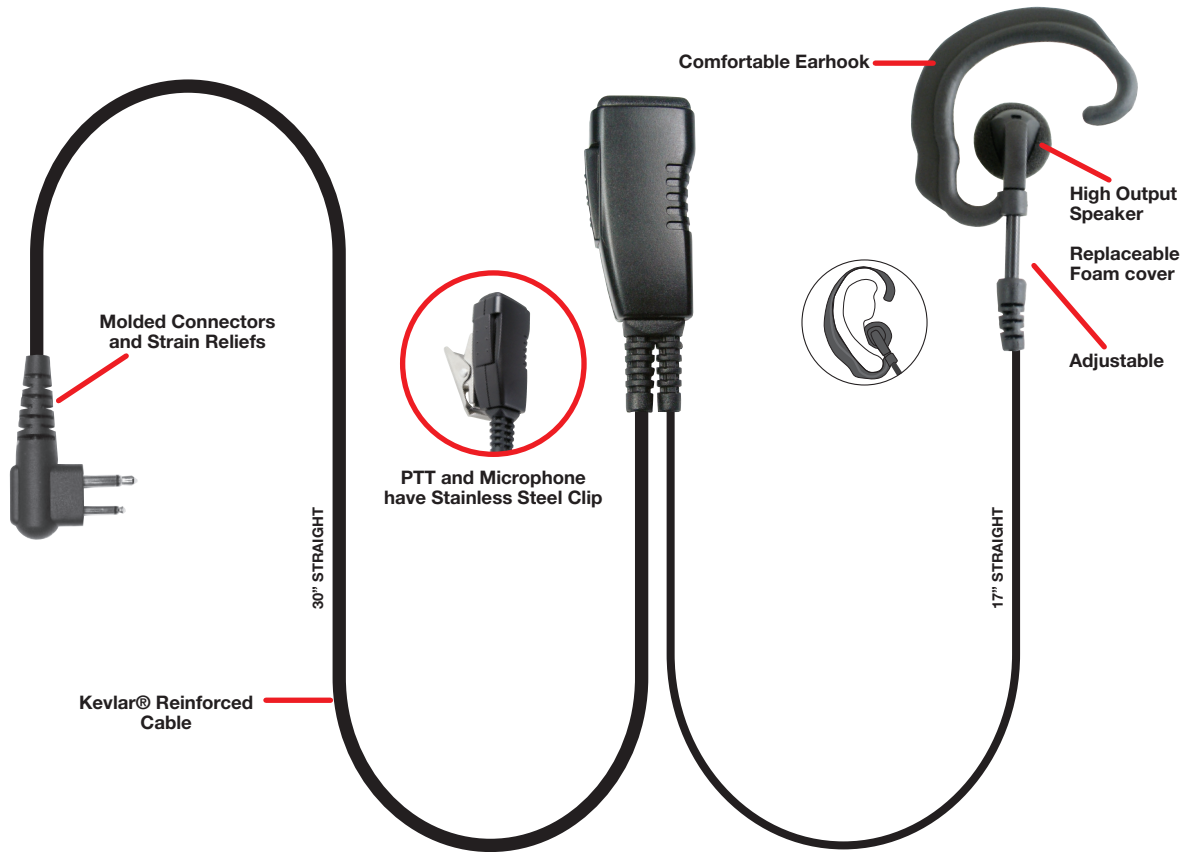

PRO-GRADE LAPEL MICROPHONE WITH EAR HOOK

LMC-1EH SERIES

1 YEAR WARRANTY

FEATURES

- Comfortable hook style earpiece can be used on either left or right ear
- Foam cover on speaker can be easily replaced for service or hygiene
- Clip-on microphone unit includes PTT and stainless steel clip that rotates 360° for easy use
- Straight cables are very flexible and easy to use
- Molded strain reliefs help protect cables from excessive bending and pulling
- High quality speaker microphone delivers loud, crisp audio

CURRENTLY AVAILABLE CONNECTORS

LMC-1EH01	Kenwood 2-pin and some HYT and Relm models
LMC-1EH21	Kenwood 1-pin PKT-23 ProTalk® LT
LMC-1EH03	Motorola 2-pin (side) and some HYT and Relm models
LMC-1EH22S	Vertex 1-pin (side) connector with 2 locking screws
LMC-1EH63	Motorola 1-pin radios such as SPIRIT & TALKABOUT & HYT TC-320
LMC-1EH-H3	HYT/Hytera PD5 series, 2-pin, locking screw
LMC-1EH-M8	MotoTRBO SL7550, SL300
LMC-1EH-M11	MotoTRBO XPR 3300/3500
LMC-1EH-H8	HYT/Hytera X1e, X1p & PD6 series
LMC-1EH-H9	HYT/Hytera PD3 series