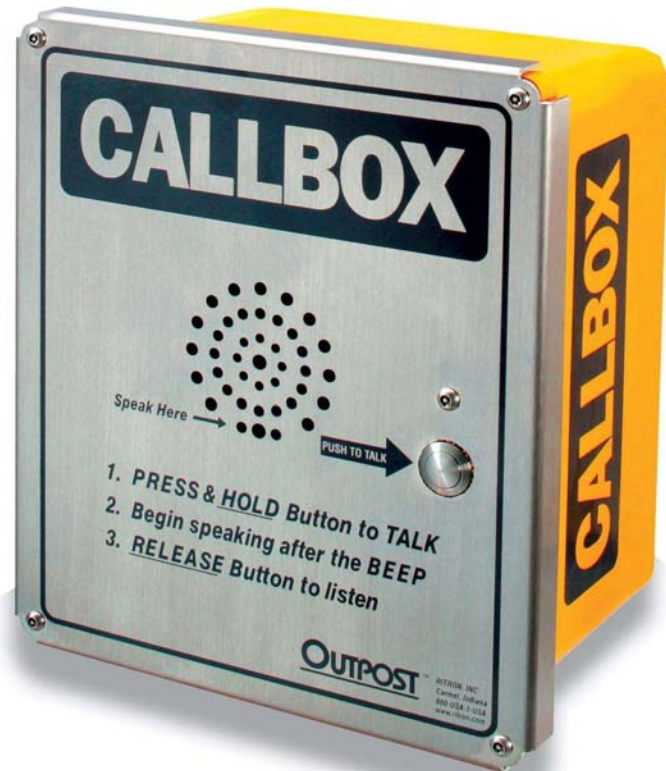

OUTPOST RADIO CALLBOX

Add an Outpost Callbox to any area where communication is a must. Callboxes provide long-range voice communication from a fixed location to any portable radio, mobile radio, base stations or even through radio repeaters.

Communication tools that work for you!

Standard Features:

- Simple 2 way communication
- VHF or UHF available
- Wide or Narrow band compatible
- Battery Power
- Adjustable speaker volume
- Low battery alert
- External power fail alert
- Call tone

Options:

- Weather resistant housing
- Solar power panels

Call for more
INFORMATION

starcomm
wireless

We can help!

845-7827
2706 Kilihau Street

Located in Mapunapuna
at the corner of Kakoi & Kilihau,
across from U-Haul